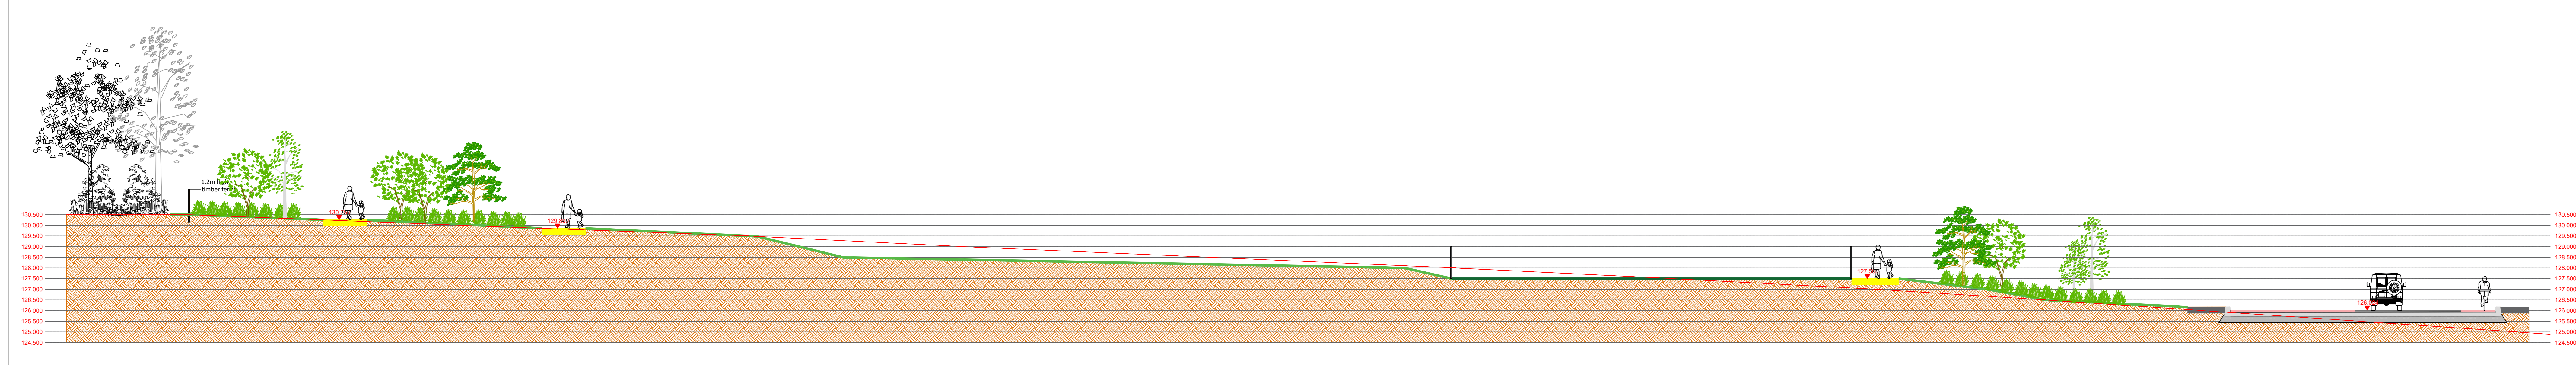

Landscape Section A-AA Scale 1:100

Landscape Section Locations Scale 1:2500

Landscape Section B-BB Scale 1:100

Landscape Section C-CC Scale 1:100

Landscape Section D-DD Scale 1:100

REV	DATE	BY	CHECKED	DESCRIPTION
F	22/03/2022	PL	RMD	Revised Layout
E	14/01/2022	MR	RMD	Revised Layout
D	05/10/2021	MR	RMD	Revised Layout
C	05/08/2021	MR	RMD	Revised Layout
B	30/06/2021	MR	RMD	Revised Layout
A	28/05/2021	MR	RMD	Revised Layout

Project Title: Residential Development at Kinahue Lands, Gorey, Co. Wexford		Dwg No: 8
Client: Gerard Gannon Properties	Scale: As Shown @ A0	
Drawing Title: Landscape Sections	Date: 22/03/2021	
Job No: 1605		

**Ronan MacDiarmada + Associates Ltd.**  
 Landscape Architects and Consultants.  
 5 Tootenhill, Rathcoole, Co. Dublin  
 tel: +353 1 412 4476 mob: 086 26 25 438  
 fax: +353 1 401 3745 e-mail: ronam@rmda.ie