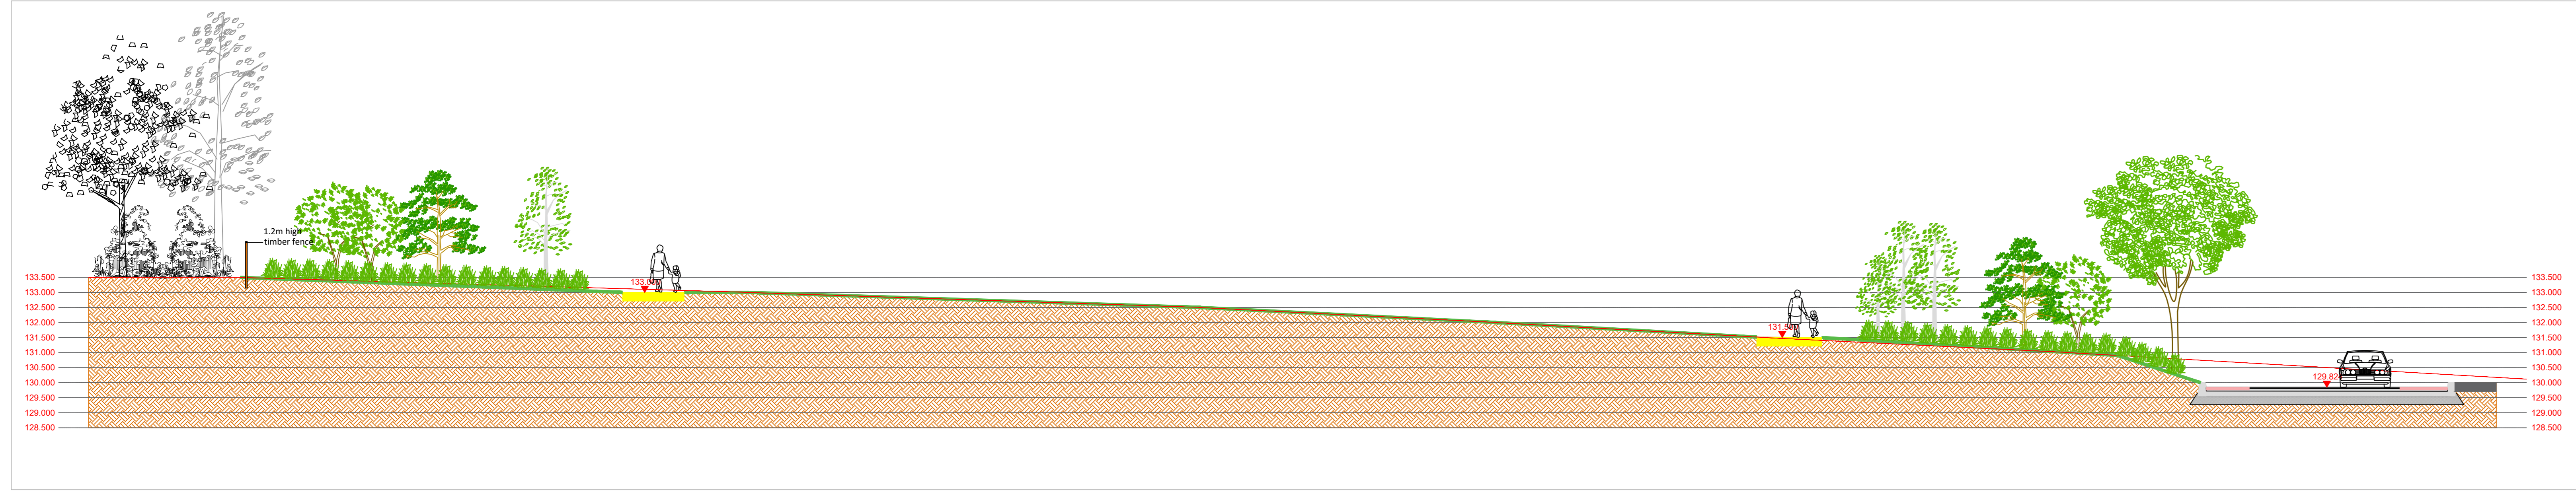

Landscape Section A-AA Scale 1:100

Landscape Section Locations Scale 1:2500

Landscape Section B-BB Scale 1:100

Landscape Section C-CC Scale 1:100

Landscape Section D-DD Scale 1:100

REV	DATE	BY	CHECKED	DESCRIPTION
F	22/03/2022	PL	RMD	Revised Layout
E	14/01/2022	MR	RMD	Revised Layout
D	05/10/2021	MR	RMD	Revised Layout
C	05/08/2021	MR	RMD	Revised Layout
B	30/06/2021	MR	RMD	Revised Layout
A	28/05/2021	MR	RMD	Revised Layout

Project Title: Residential Development at Kinahue Lands, Gorey, Co. Wexford		Dwg No: 8
Client: Gerard Gannon Properties	Scale: As Shown @ A0	
Drawing Title: Landscape Sections	Date: 22/03/2021	
Job No: 1605		