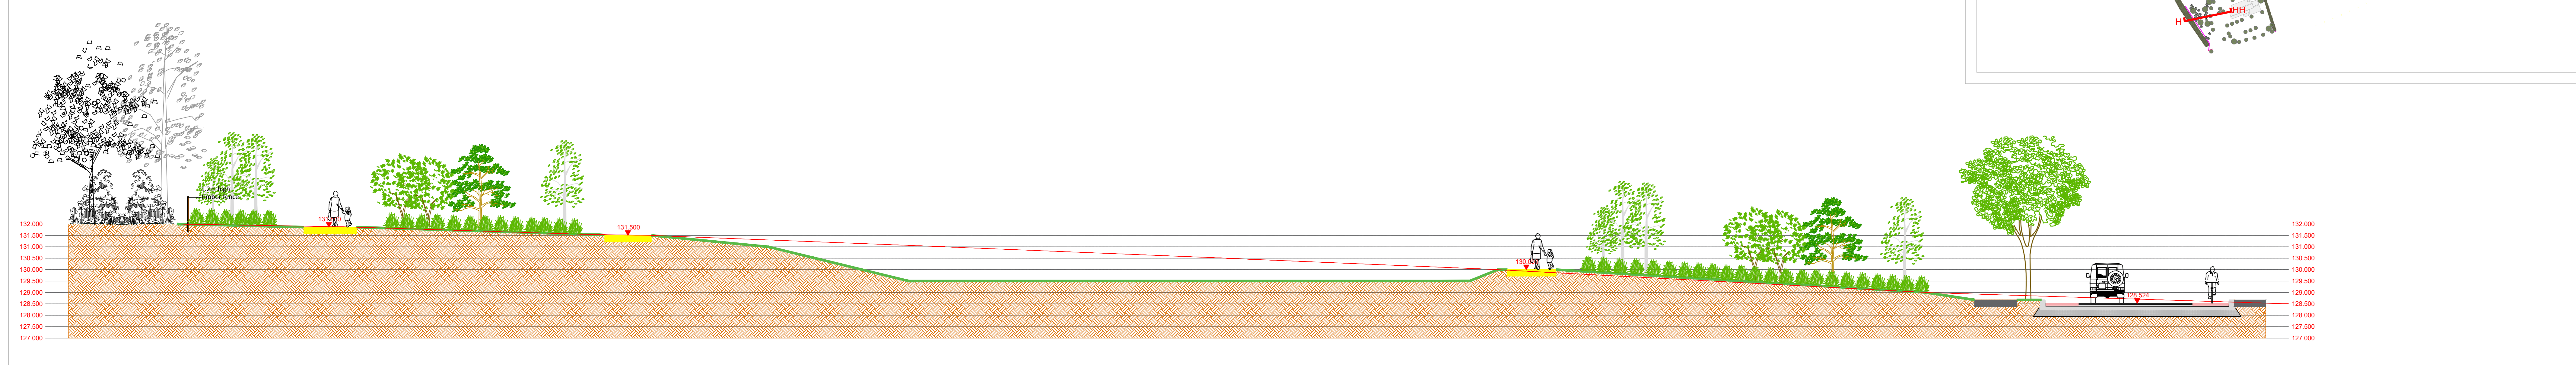

Landscape Section A-AA Scale 1:100

Landscape Section Locations Scale 1:2500

Landscape Section B-BB Scale 1:100

Landscape Section C-CC Scale 1:100

Landscape Section D-DD Scale 1:100

REV	DATE	BY	CHECKED	DESCRIPTION
F	22/03/2022	PL	RMD	Revised Layout
E	14/01/2022	MR	RMD	Revised Layout
D	05/10/2021	MR	RMD	Revised Layout
C	05/08/2021	MR	RMD	Revised Layout
B	30/06/2021	MR	RMD	Revised Layout
A	28/05/2021	MR	RMD	Revised Layout

Project Title: Residential Development at Kinahue Lands, Gorey, Co. Wexford		Dwg No: 8
Client: Gerard Gannon Properties	Scale: As Shown @ A0	
Drawing Title: Landscape Sections	Date: 22/03/2021	
Job No: 1605		

**Ronan MacDiarmada + Associates Ltd.**  
 Landscape Architects and Consultants.  
 5 Tootenhill, Rathcoole, Co. Dublin  
 tel: +353 1 412 4476 mob: 086 26 25 438  
 fax: +353 1 401 3745 e-mail: ronam@rmda.ie