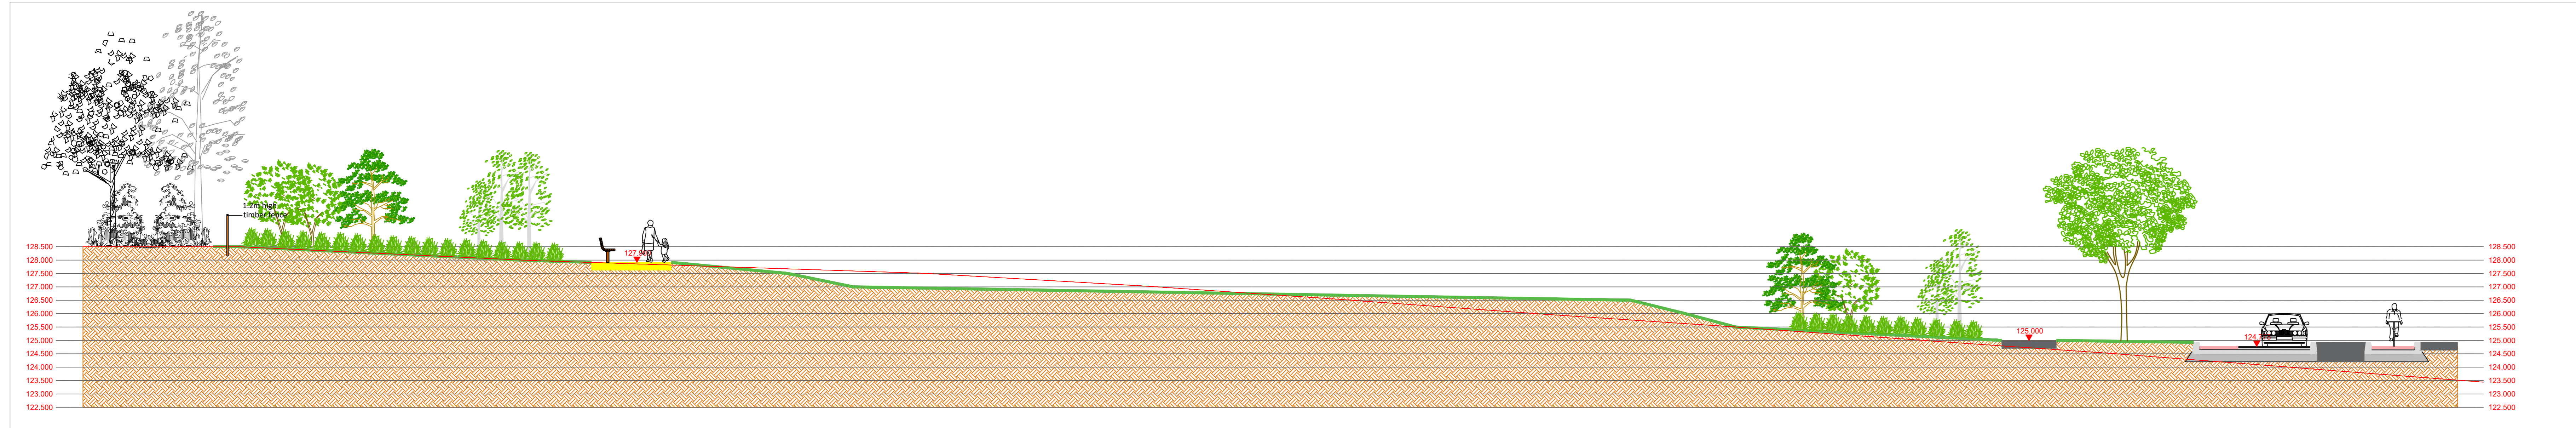

Landscape Section A-AA Scale 1:100

Landscape Section Locations Scale 1:2500

Landscape Section B-BB Scale 1:100

Landscape Section C-CC Scale 1:100

Landscape Section D-DD Scale 1:100

REV	DATE	BY	CHECKED	DESCRIPTION
F	22/03/2022	PL	RMD	Revised Layout
E	14/01/2022	MR	RMD	Revised Layout
D	05/10/2021	MR	RMD	Revised Layout
C	05/08/2021	MR	RMD	Revised Layout
B	30/06/2021	MR	RMD	Revised Layout
A	28/05/2021	MR	RMD	Revised Layout

Project Title: Residential Development at Kinahue Lands, Gorey, Co. Wexford		Dwg No: 8
Client: Gerard Gannon Properties	Scale: As Shown @ A0	
Drawing Title: Landscape Sections	Date: 22/03/2021	
Job No: 1605		

**Ronan MacDiarmada + Associates Ltd.**  
 Landscape Architects and Consultants.  
 5 Tootenhill, Rathcoole, Co. Dublin  
 tel: +353 1 412 4476 mob: 086 26 25 438  
 fax: +353 1 401 3745 e-mail: ronam@rmda.ie